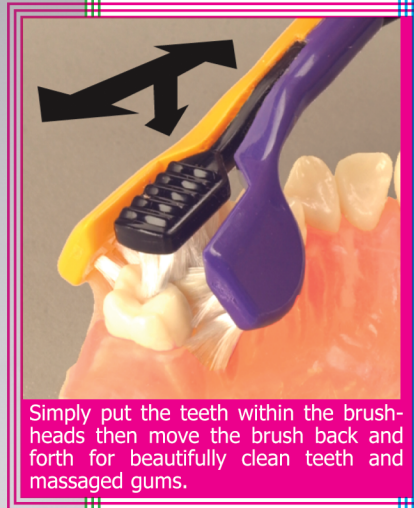

Brushes  
Right Every Time!

# Triple Head Fun to Use Toothbrush

Simply put the teeth within the brush-heads then move the brush back and forth for beautifully clean teeth and massaged gums.

## The Easiest Way For Children To Clean Their Teeth Properly - Even Teeth With Braces!

Benefit's unique flexible head design allows kids to clean all tooth surfaces in a single brushing stroke while effectively removing plaque and gently massaging gum tissue.

- Benefit™ toothbrushes get the job done faster, easier and better - It's the triple action oral hygiene remedy!
- 3 flexible heads maintain the proper pressure on all surfaces of the tooth with every stroke.
- Brushes are at an optimal 45 degree angle. Softer outer bristles massage the gums, helping to prevent periodontal disease.
- Large padded handle for a secure grip, wet or dry.
- Fun Packaging/Fun Colors!
- UPC: 7-46248-10175-7
- US Patents 5,305,491; 5,407,254; 5,673,545, D372,586.
- Made in the USA.