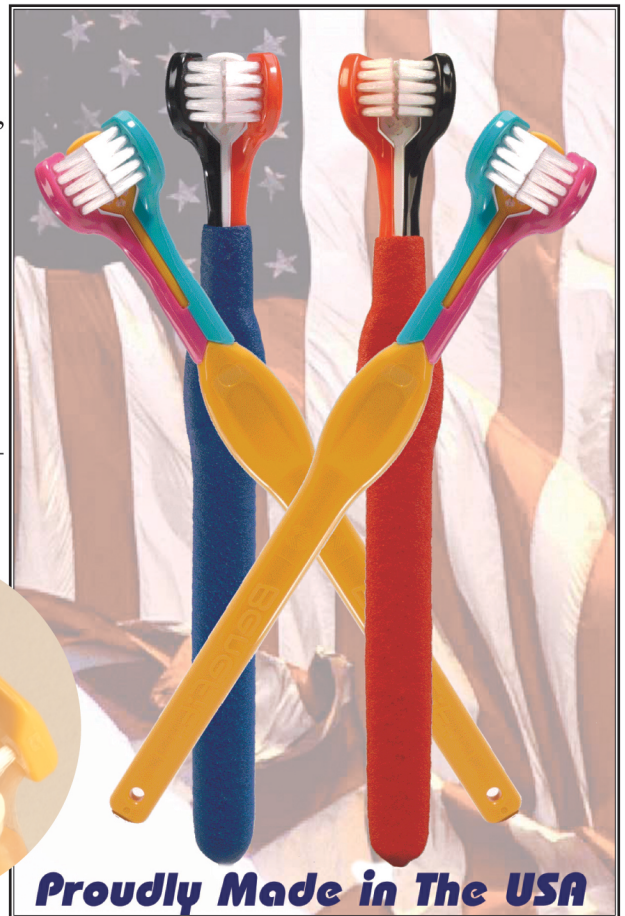

Brushes Right Every Time!

The Best Brush For Those That Find Brushing A Challenge!

Great for anybody, The Benefit Toothbrush line is especially good for those who have a hard time brushing and for kids, who have a hard time brushing right. This brush both cleans all tooth surfaces and stimulates the gums in a simple stroke with much less arm and wrist movement. The three brush heads essentially form a U-shape with their elongated arms extending along the longitudinal axis of the brush parallel to one another. The arms are joined at their ends to a handle, which features a comfortable thumb stop.

- The brush-heads are designed to ensure that the correct brushing angle of 45 degrees is maintained between the bristles and the gingiva while the bristles completely surround the tooth, and automatically adjust to individual tooth contours, lengths and widths.
- Each of the three brush-heads move independently of the other brush-heads on roughly 1 1/4 inch arms. Thus, the side brush-heads can move apart for wider teeth and move together for narrower. This independent motion has been patented.
- The spring loaded action of the independent heads maintains the proper pressure on both the large and small teeth, making it almost impossible to brush too hard or at the wrong angle.
- Each individual brush-head is smaller than a typical manual single-head toothbrush, making it easier to reach the most distal posterior areas of the teeth where other toothbrushes often miss because of their size.
- The back of the brush head is a great tongue scraper!
- The handle is ergonomically designed for comfortable gripping. The Benefit Plus and Benefit for Kids versions of the brush have a Plastisol cover on the handle to improve the grip. Plastisol is used to make golf club grips.
- The Benefit version of the brush (plain handle) is an American Dental Association accepted brush. Acceptance is pending for the Benefit Plus and Benefit for Kids brushes.